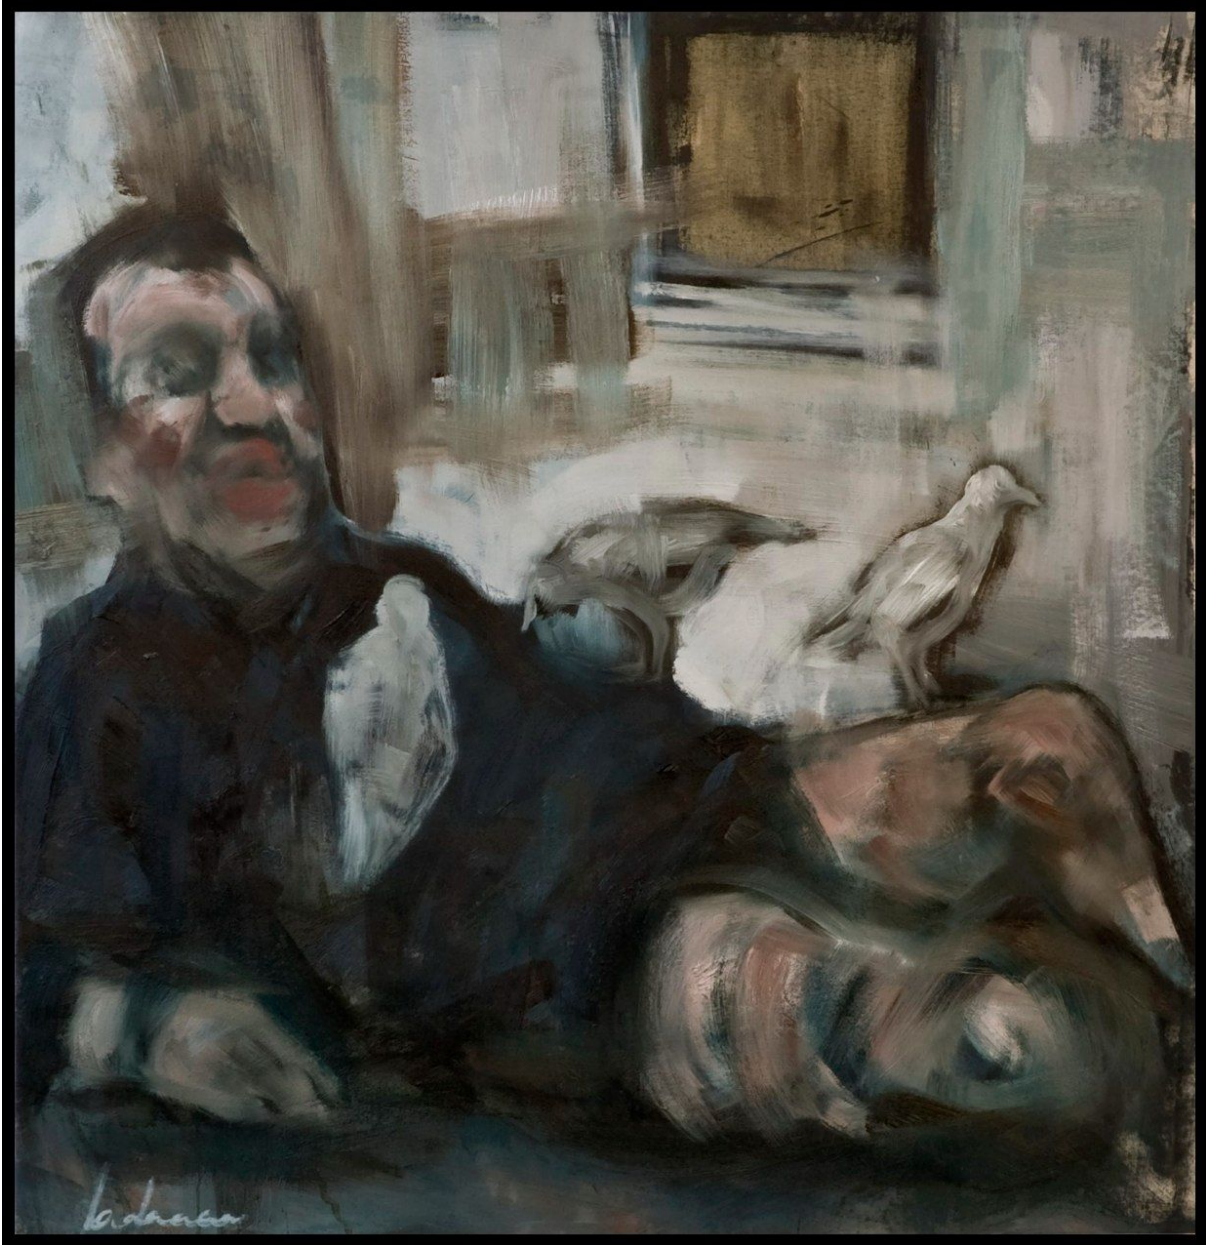

LITVAK
CONTEMPORARY

Michele Bubacco, Prometeo II (Prometheus II), 2009
Oil on canvas, 83 x 80 cm (32 5/8 x 31 1/2 in.)
CMIBU050