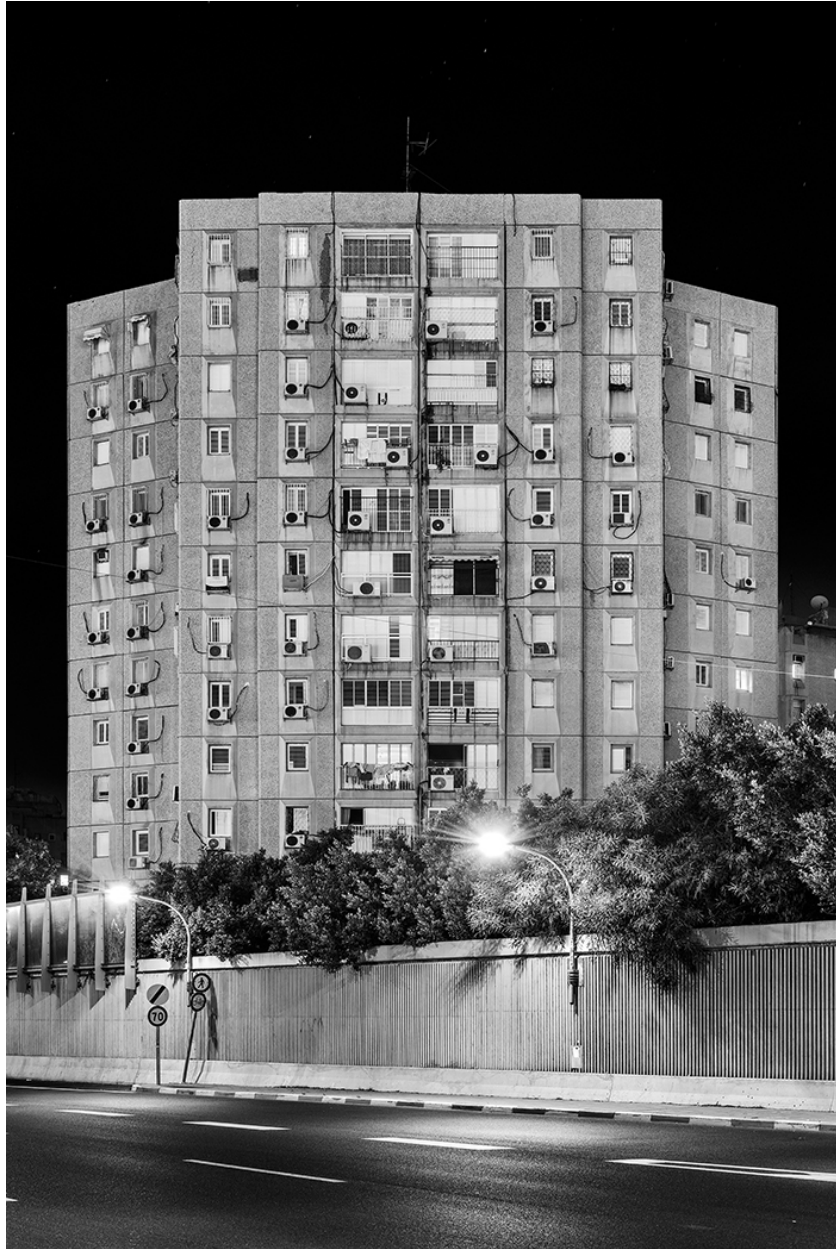

LITVAK
CONTEMPORARY

Eli Singalovski, Holon 3, 2015
Archival Pigment Print, 150 x 100 cm (59 x 39 1/4 in.)
CELS1001