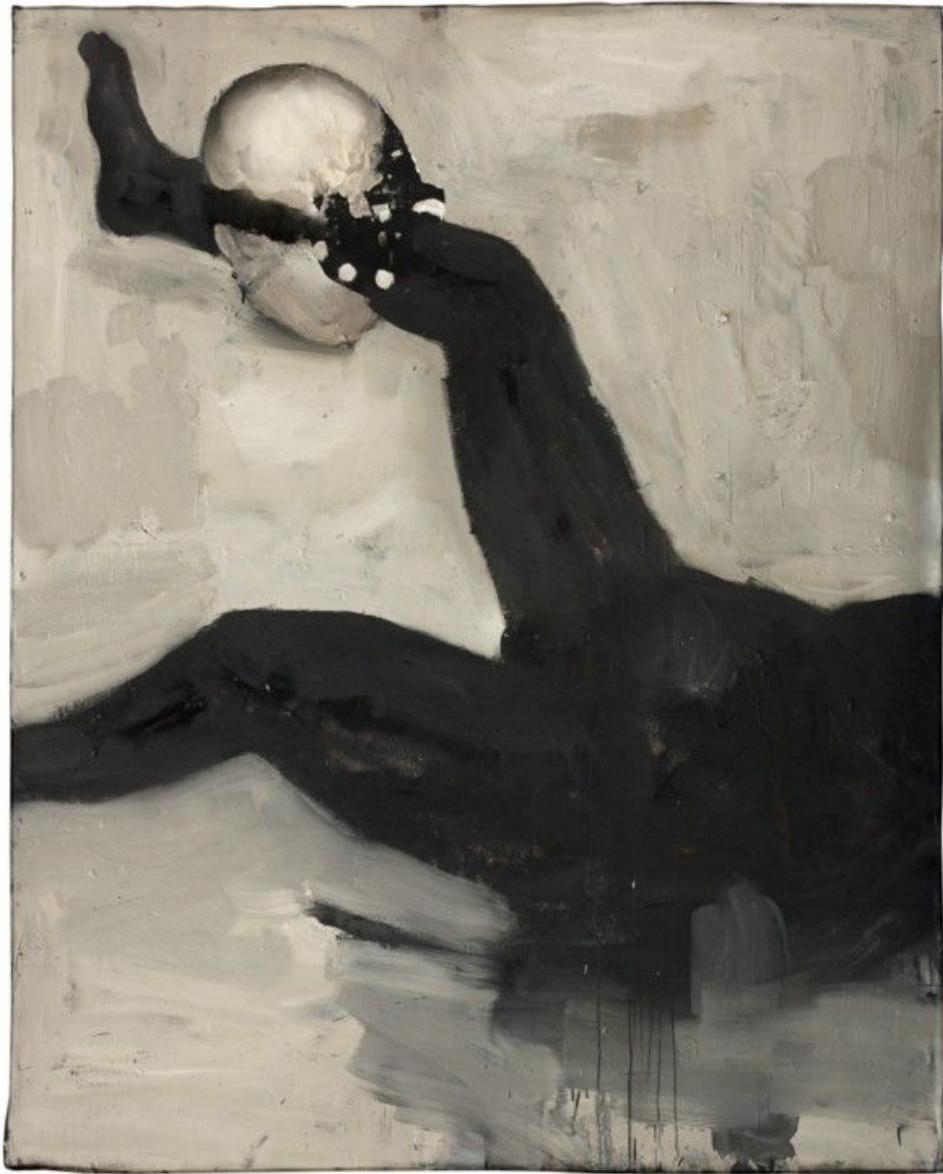

LITVAK  
CONTEMPORARY

Michele Bubacco, *The Bite*, 2014  
Oil on canvas, 200 x 160 cm (78 11/16 x 62 15/16 in.)  
CMIBUo8o