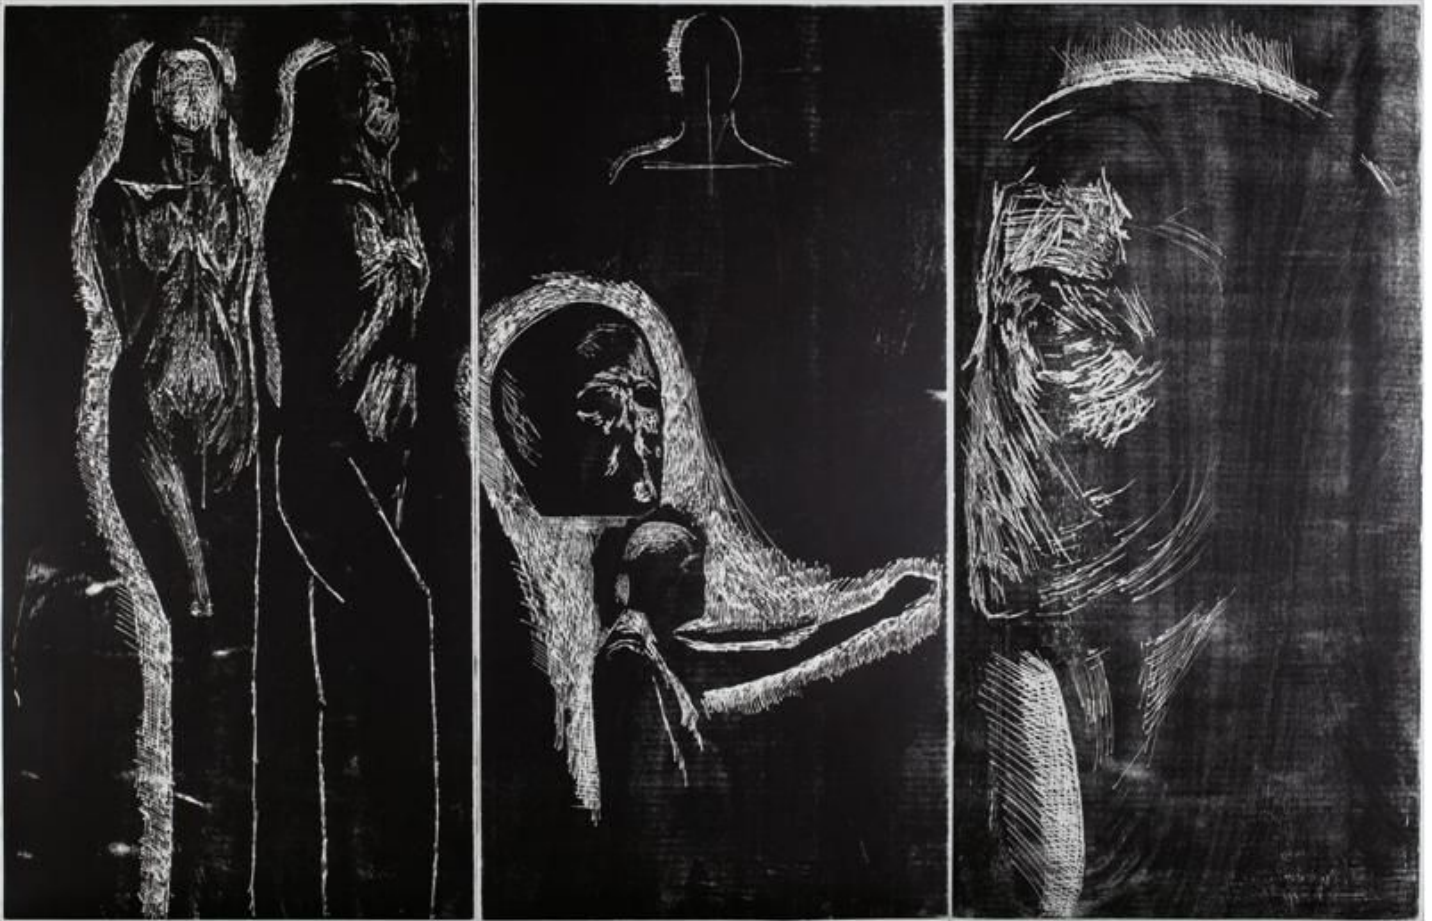

LITVAK  
CONTEMPORARY

Ofer Lellouche, Atelier, 2012  
Mixed media on paper, 240 x 360 cm (94 7/16 x 141 11/16 in.)  
COFLE007