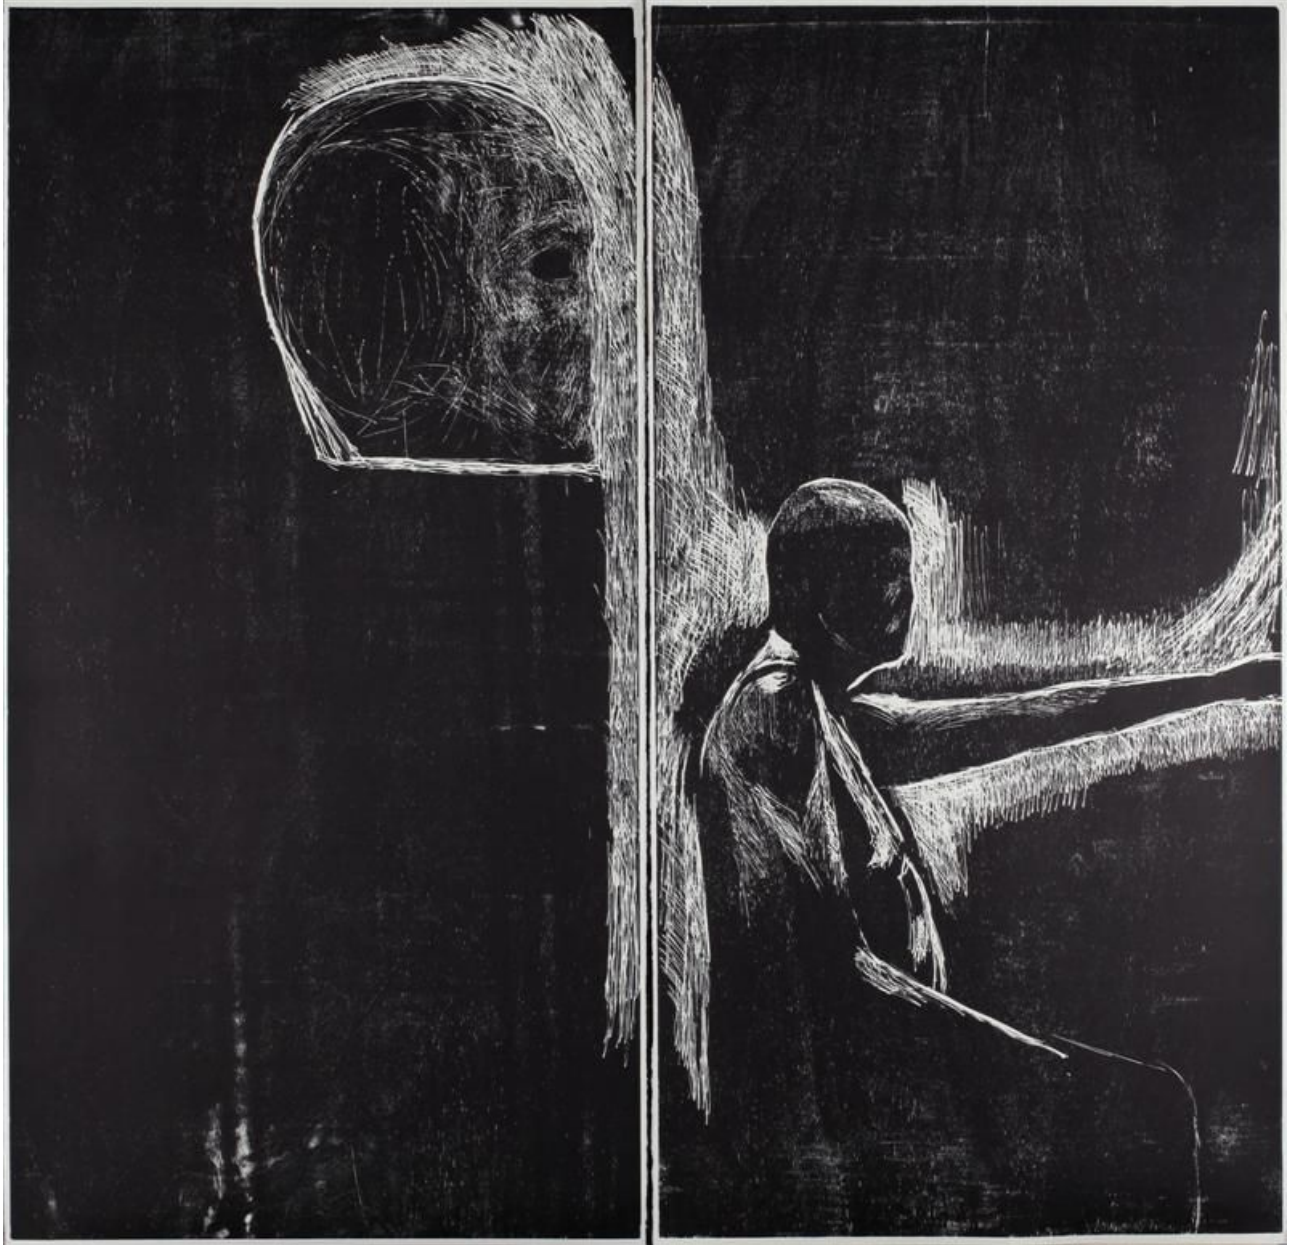

LITVAK
CONTEMPORARY

Ofer Lellouche, Self Portrait with a Sculpture of a Head, 2012
Woodcut, 240 x 240 cm (94 7/16 x 94 7/16 in.)
COFLE010