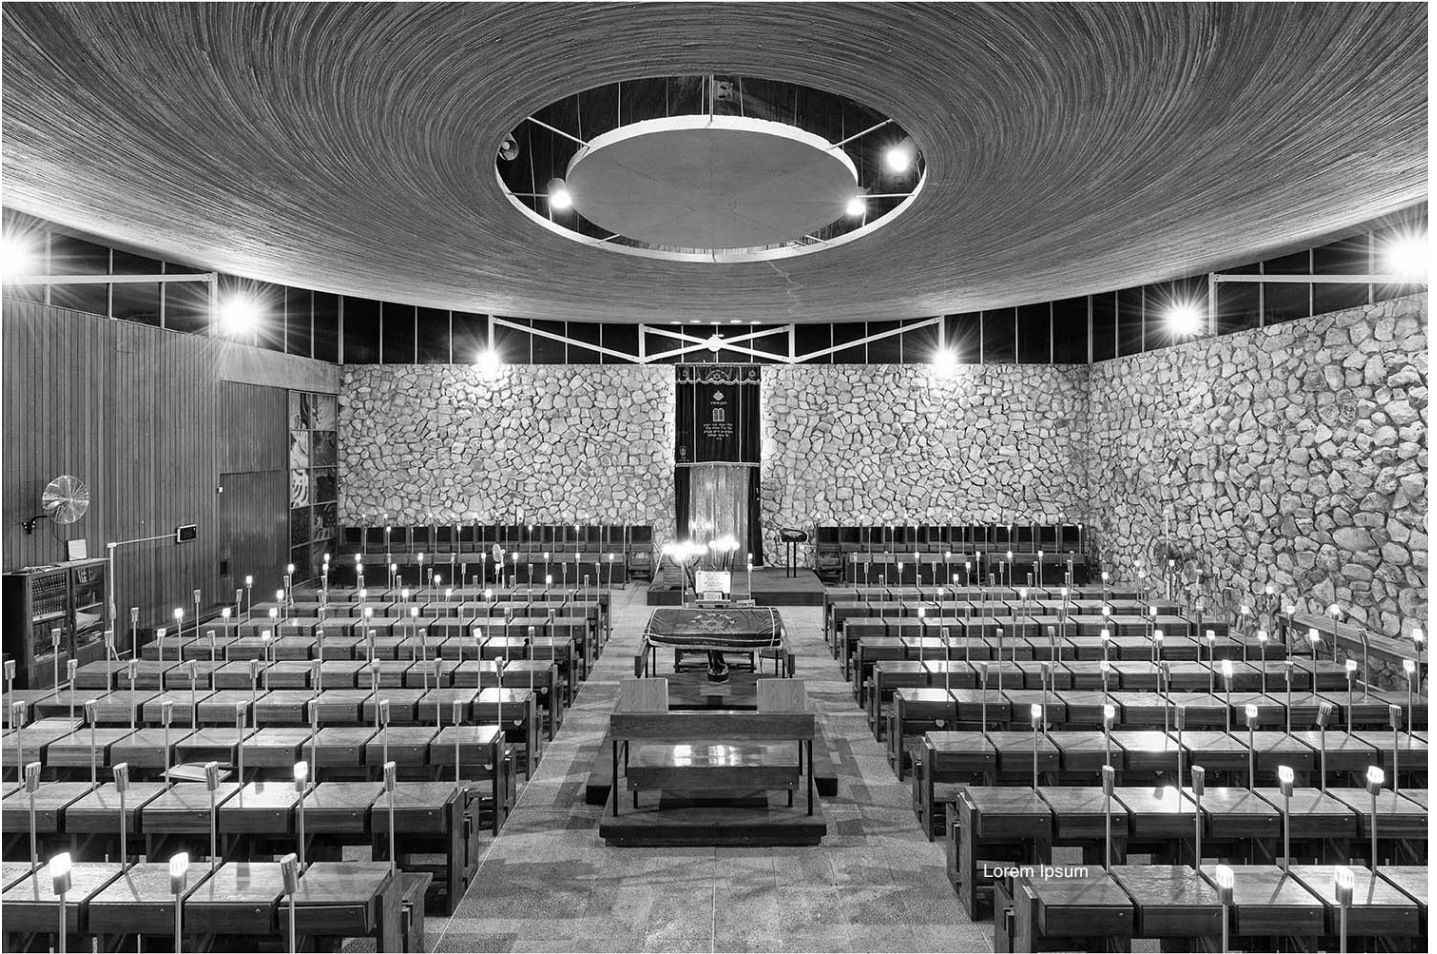

LITVAK  
CONTEMPORARY

Eli Singalovski, Nazareth Illit #1, 2018  
Archival Pigment Print, 67 x 100 cm (26 3/8 x 39 1/4 in.)  
CELSloog