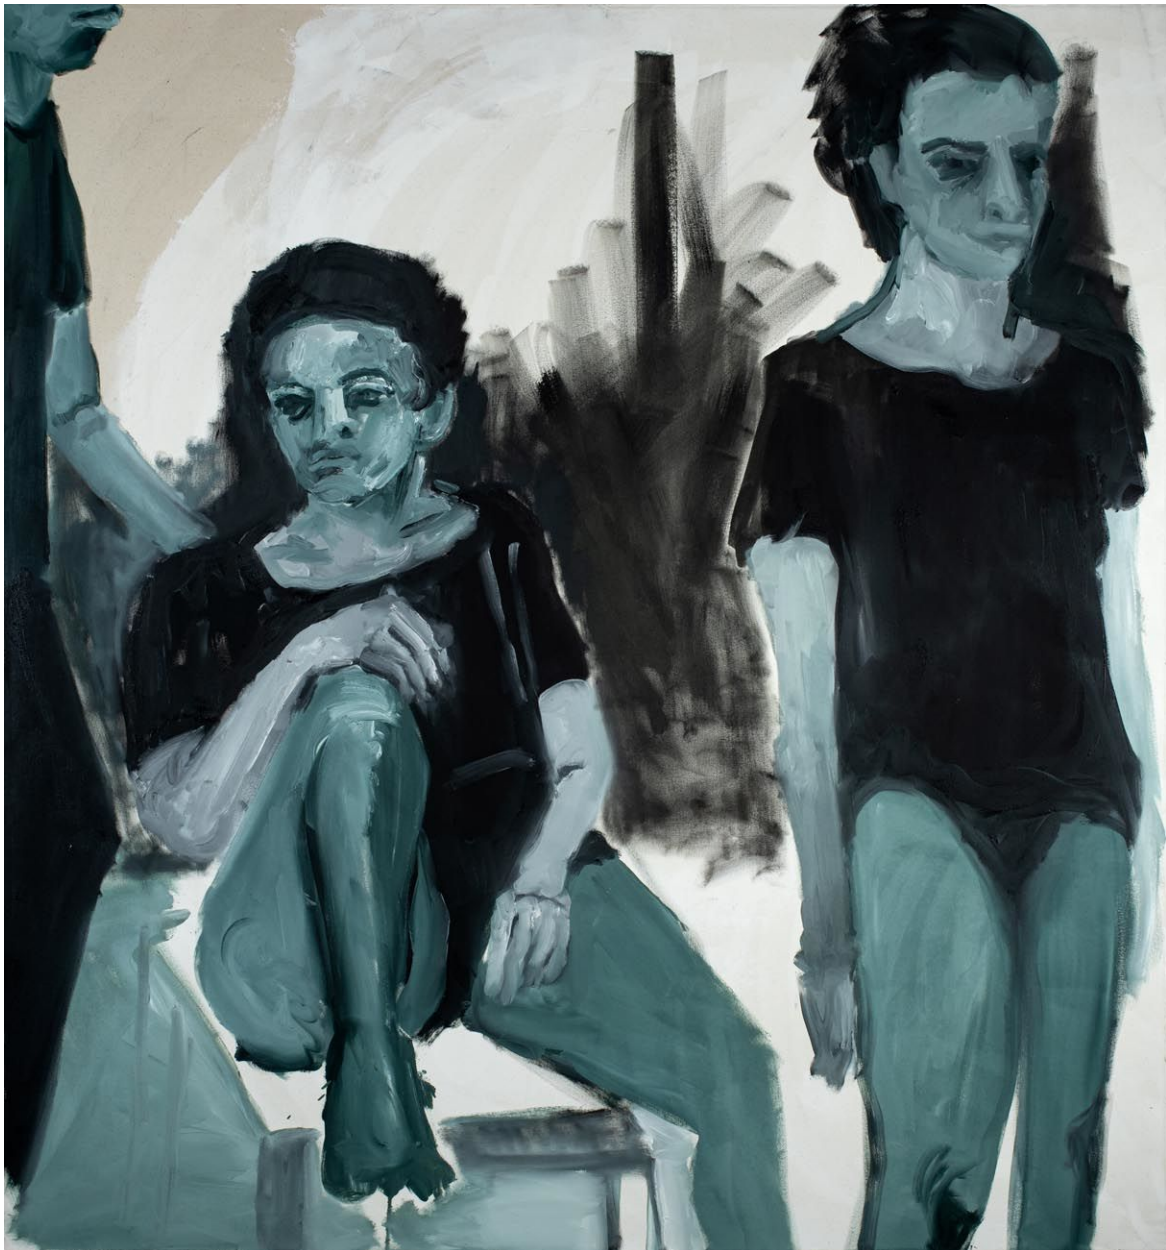

LITVAK  
CONTEMPORARY

Sara Benninga, *Watchers*, 2021  
Oil on canvas, 150 x 140 cm (59 x 55 in.)  
CSABE015