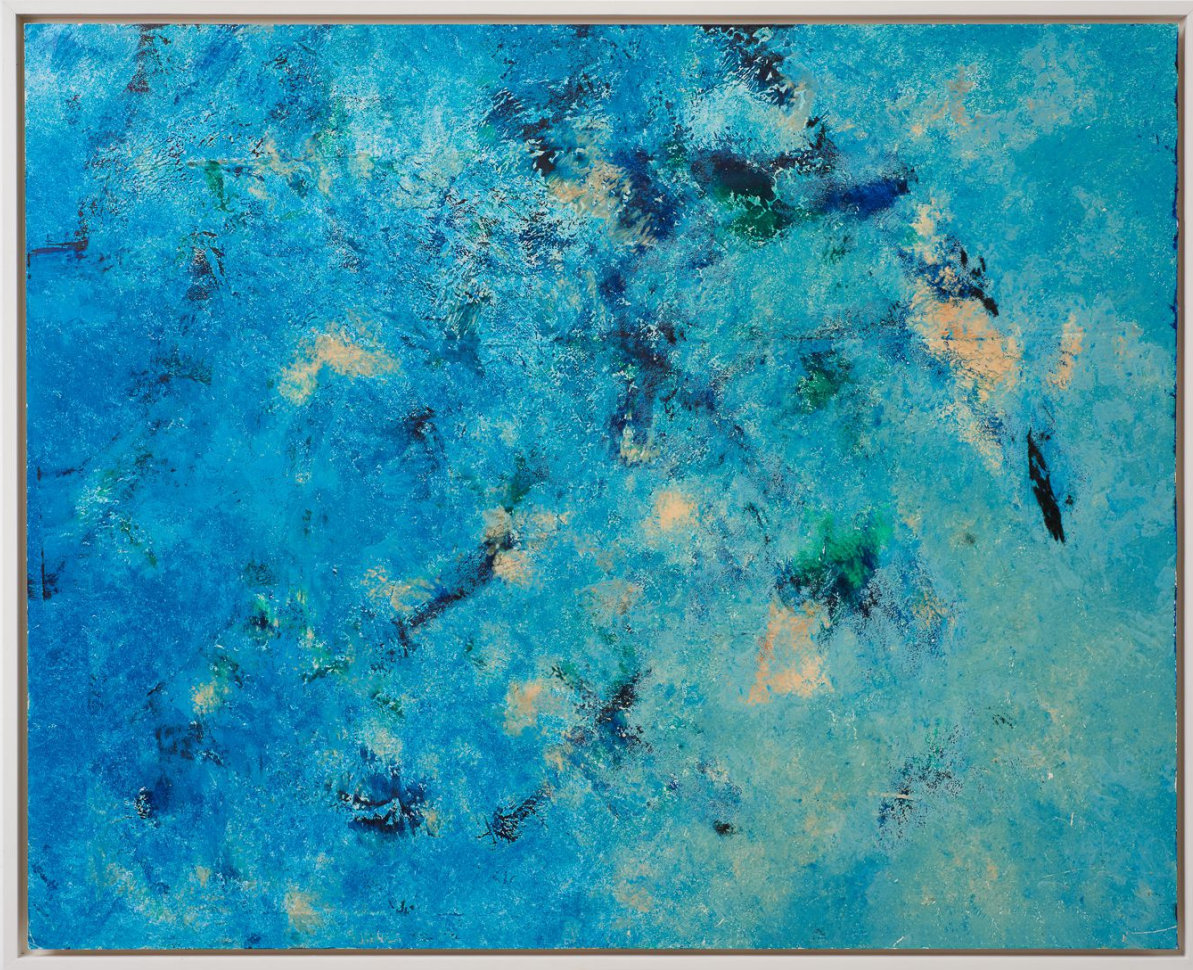

LITVAK
CONTEMPORARY

Colette Leinman, Diagram, 2023
Mixed media on cardboard, 105 x 85 cm (41 1/4 x 33 3/8 in.)
CCOLE008